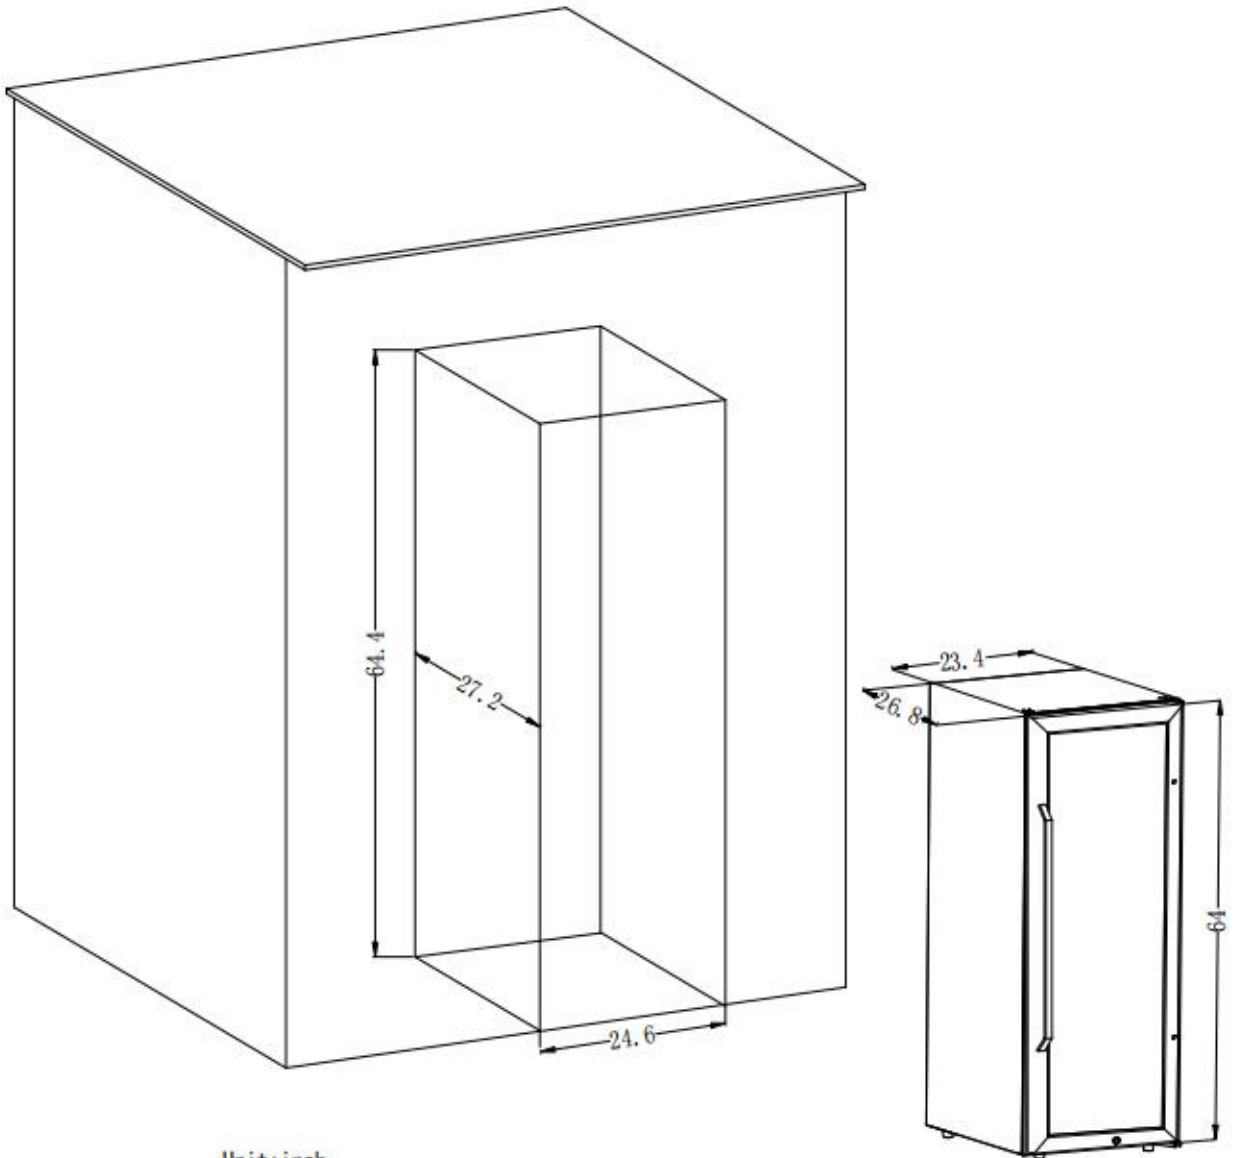

The Smallest Space Left for Installing LW155S

Unit: inch